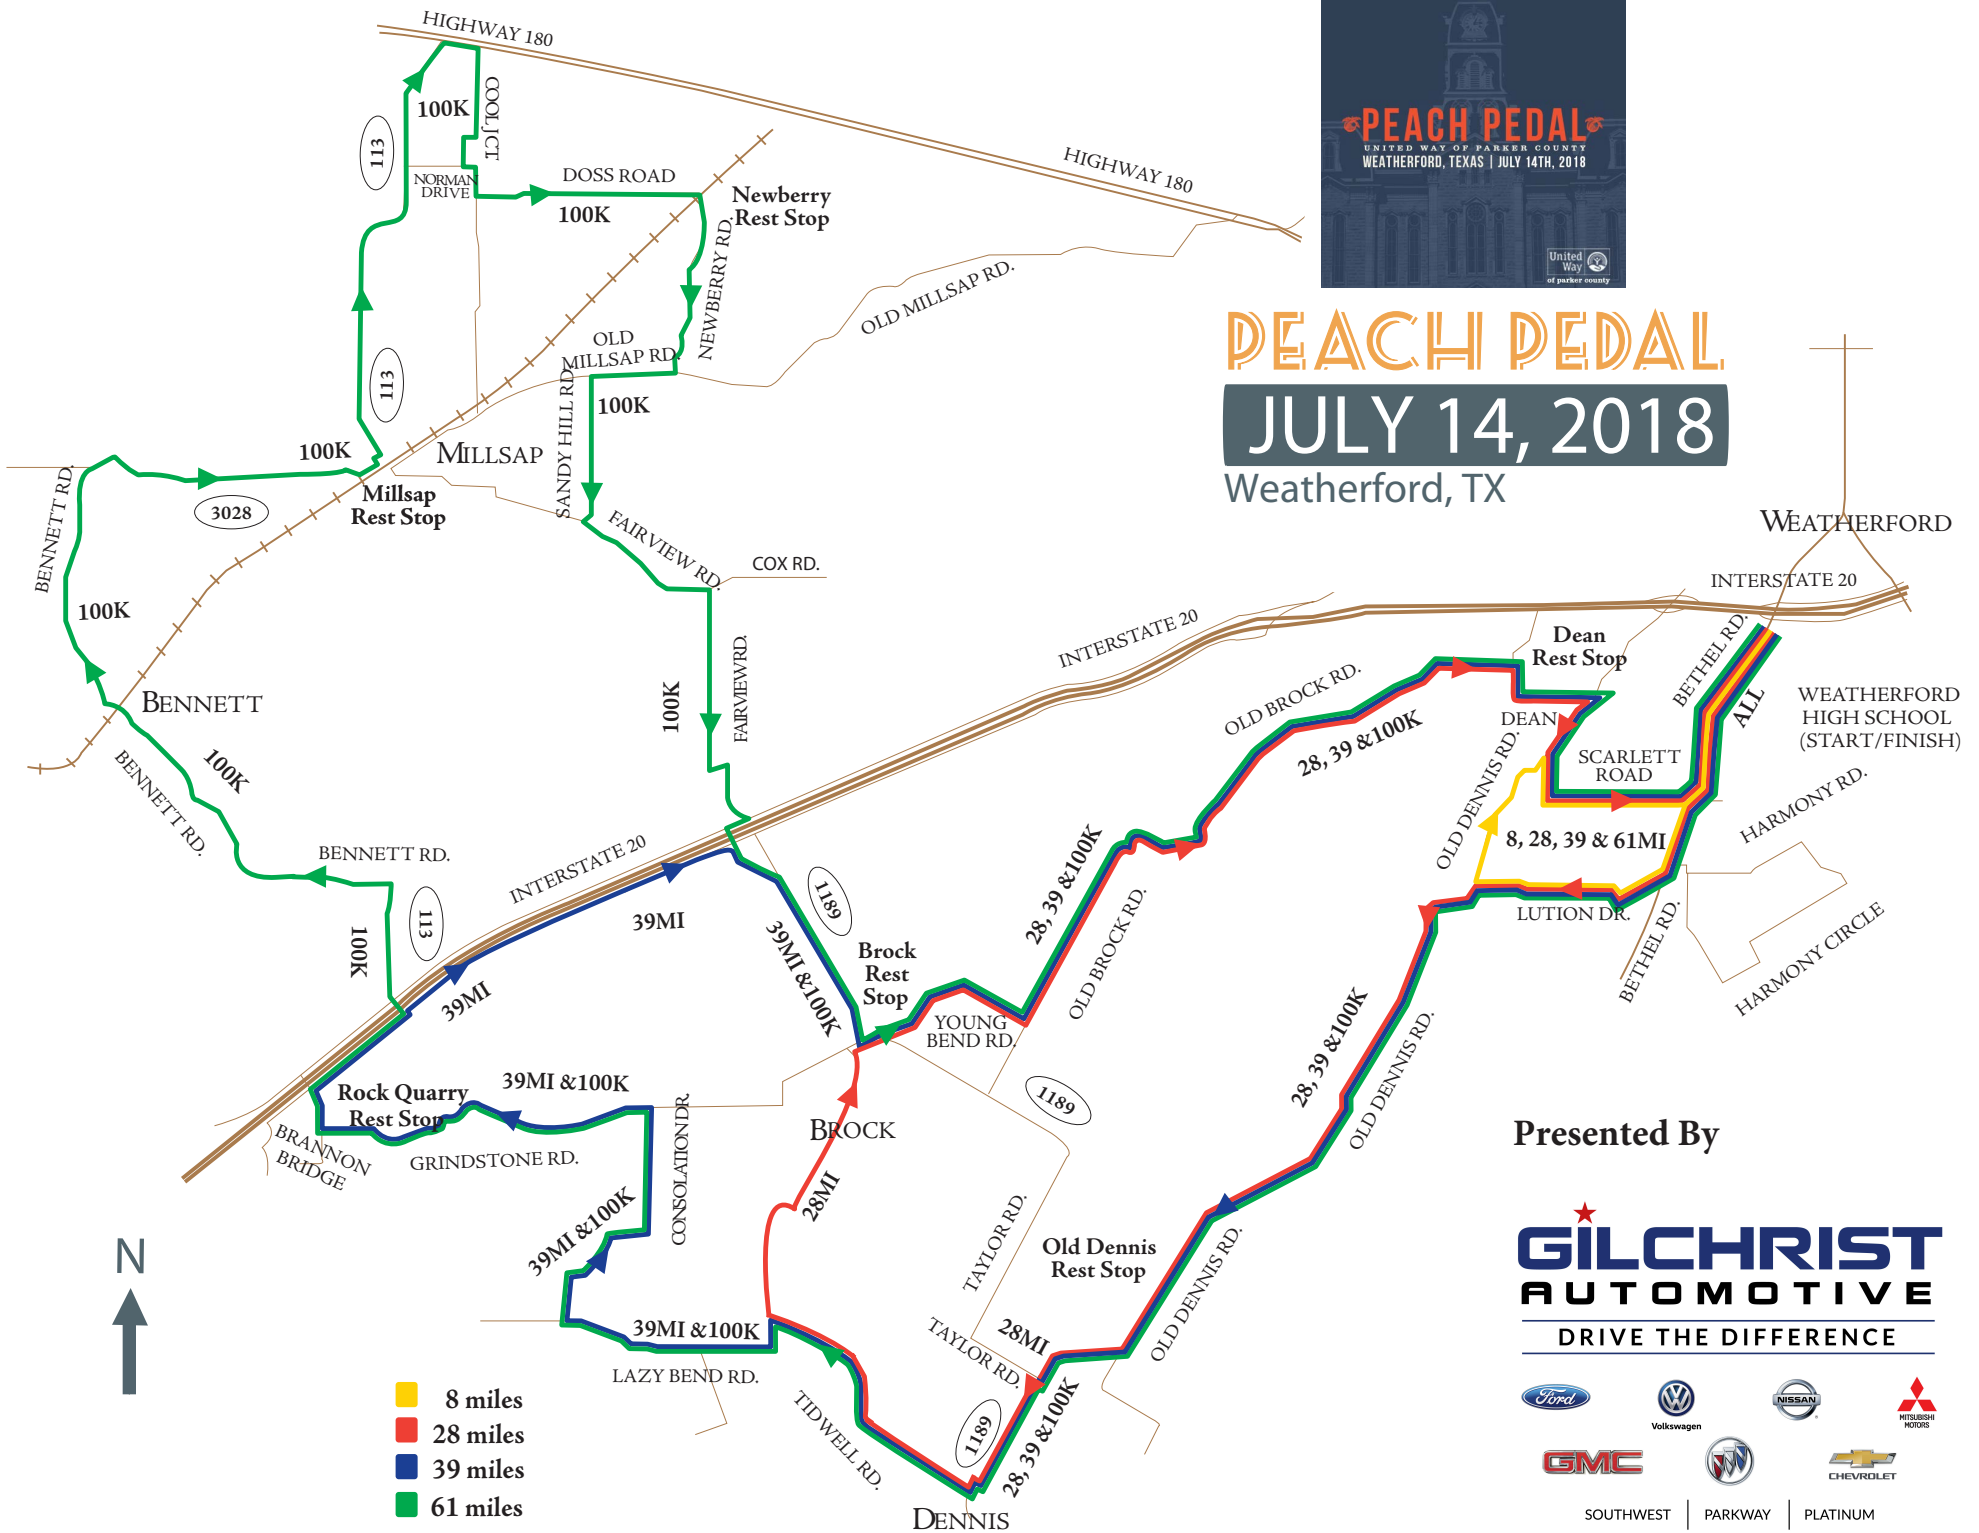

PEACH PEDAL

JULY 14, 2018

Weatherford, TX

Presented By

GILCHRIST
AUTOMOTIVE
 DRIVE THE DIFFERENCE

SOUTHWEST | PARKWAY | PLATINUM