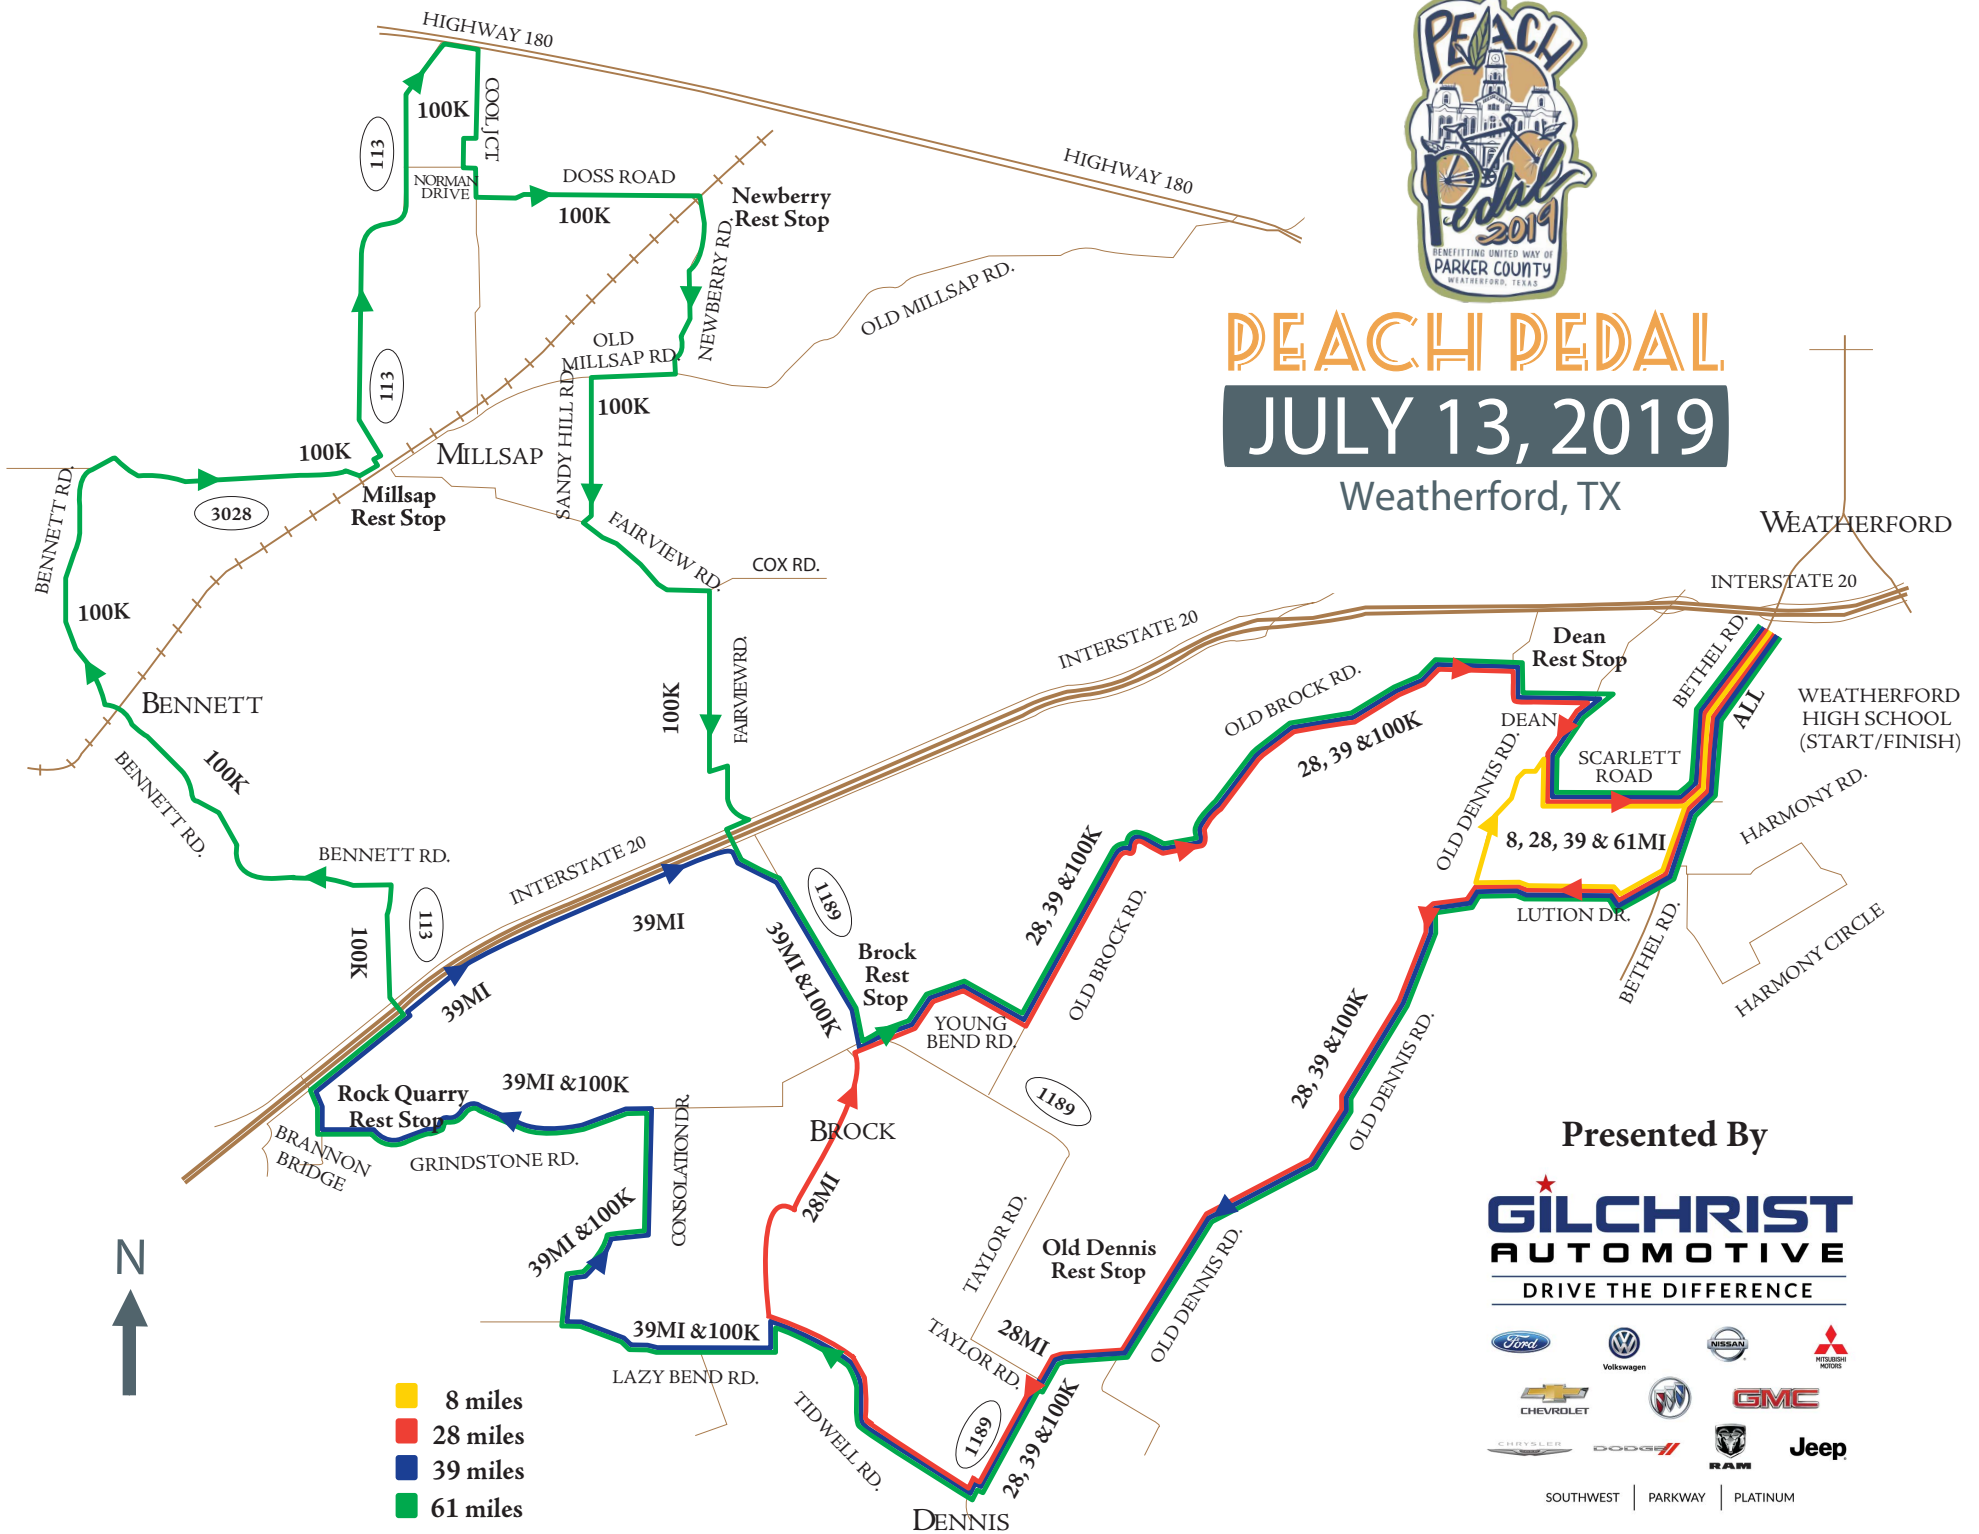

# PEACH PEDAL

## JULY 13, 2019

Weatherford, TX

Presented By

**GILCHRIST**  
**AUTOMOTIVE**  
 DRIVE THE DIFFERENCE

SOUTHWEST | PARKWAY | PLATINUM